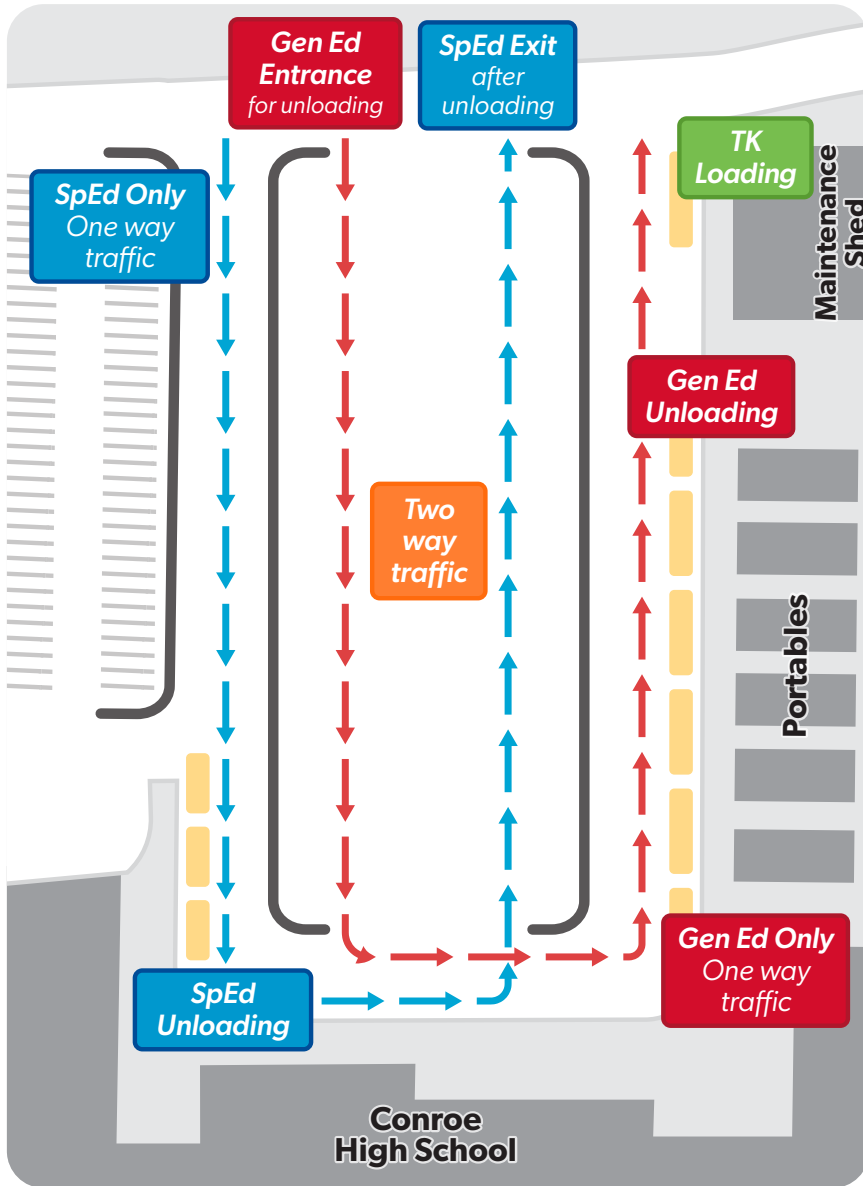

# Conroe HS Car Rider Drop-Off • 2024-2025

# Conroe HS Bus Routes • 2024-2025

Gen Ed Route → → →  
SpEd Route → → →

## A.M. / Arrival Bus Ramp

## P.M. / Dismissal Bus Ramp