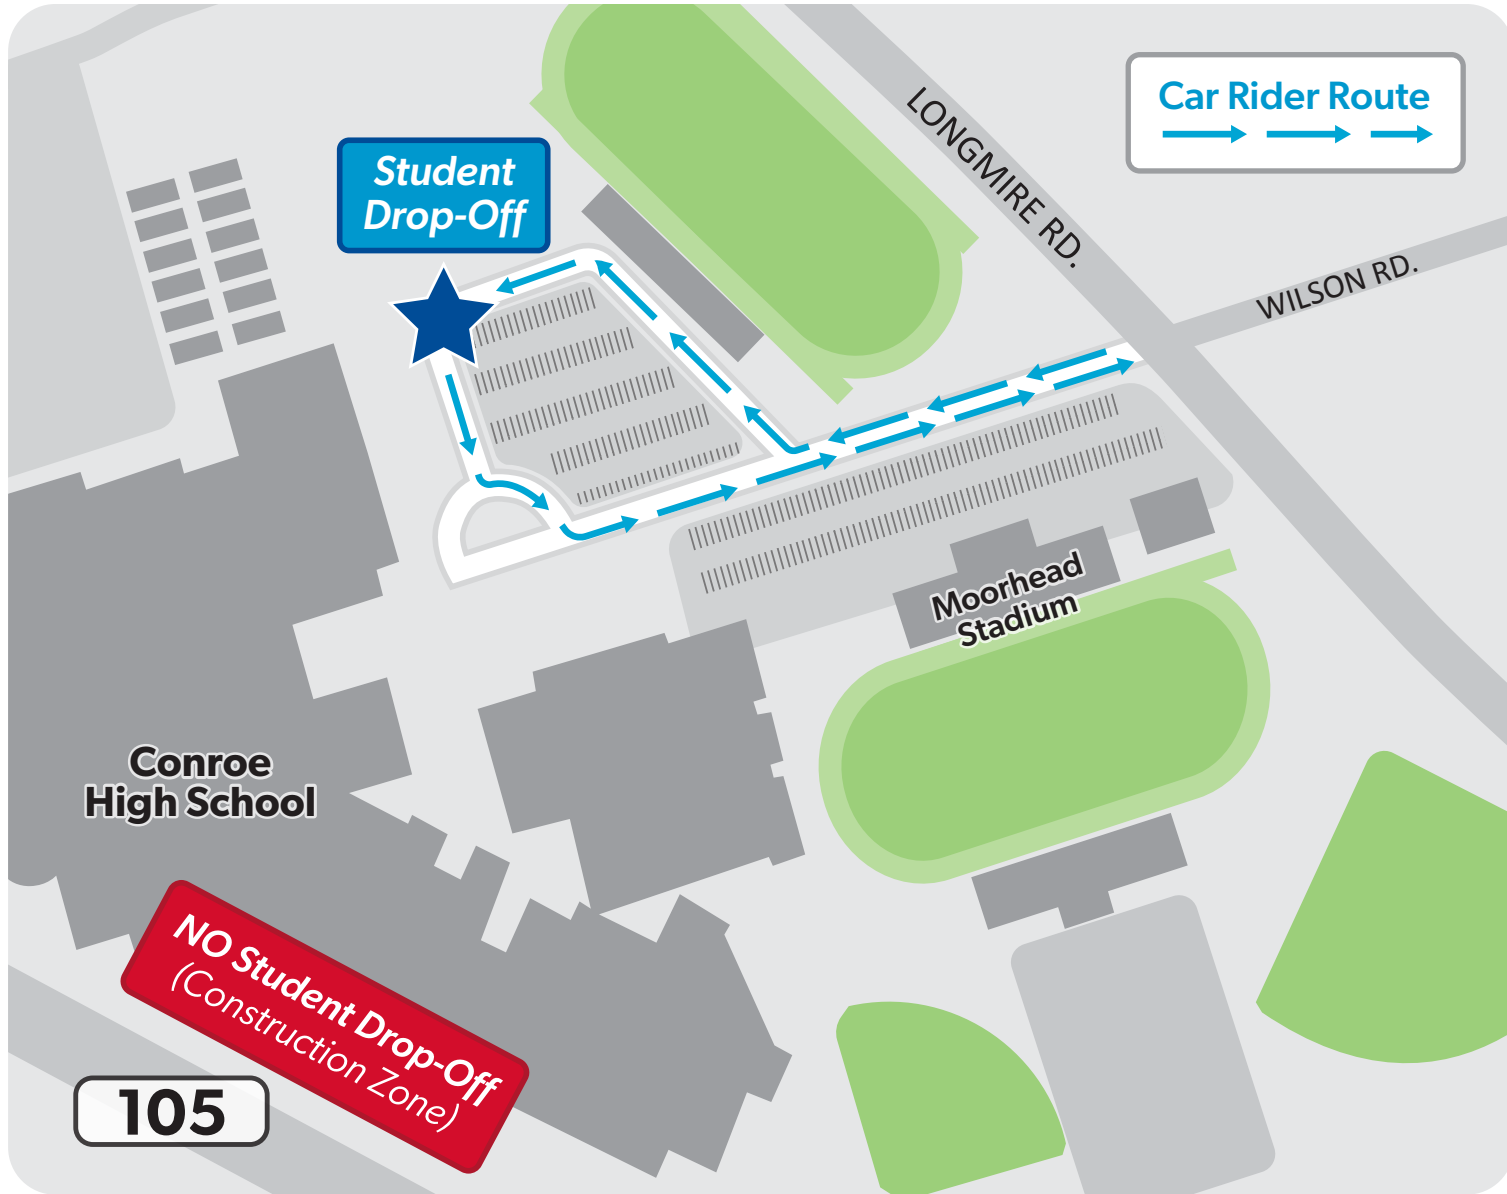

# Conroe HS Car Rider Drop-Off • 2024-2025

# Conroe HS Bus Routes • 2024-2025

Gen Ed Route → → →  
SpEd Route → → →

## A.M. / Arrival Bus Ramp

## P.M. / Dismissal Bus Ramp